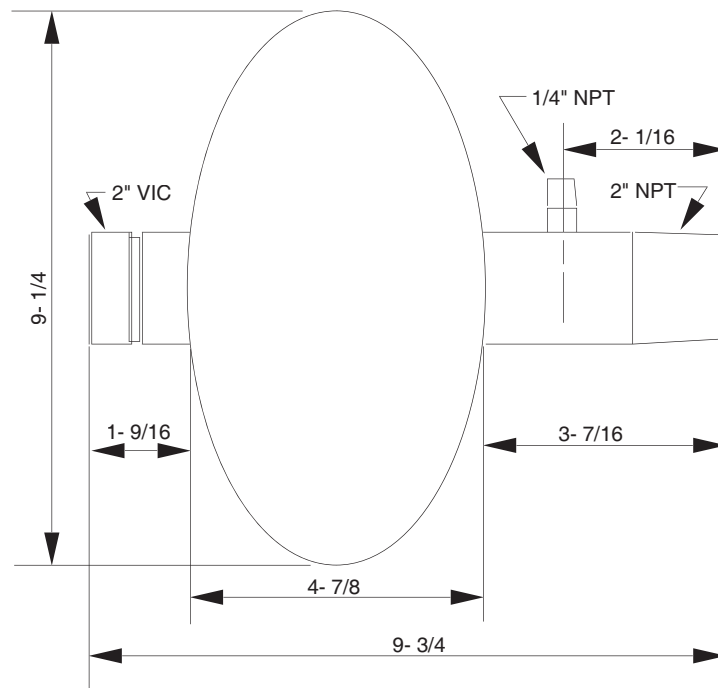

2-MC Muffler

DIMENSIONS

Electro-Mech. Industries

2420 Hamilton Rd., Arlington Heights, IL 60005
Phone (847) 593-4900 Fax (847) 593-1394

SPEC.: 2-MC8501

DATE: Dec 95

MANUFACTURED BY:

2-MC