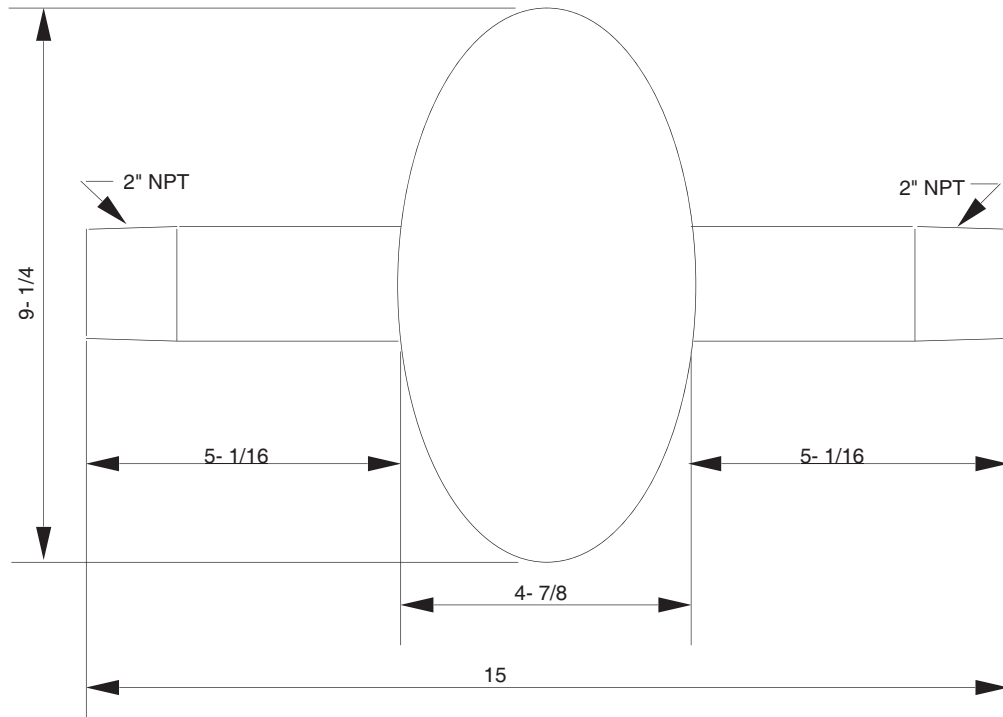

2-MC Muffler

DIMENSIONS

Electro-Mech. Industries

2420 Hamilton Rd., Arlington Heights, IL 60005
Phone (847) 593-4900 Fax (847) 593-1394

SPEC.: 2-MC8501

DATE: Dec 95

MANUFACTURED BY:

2-MC