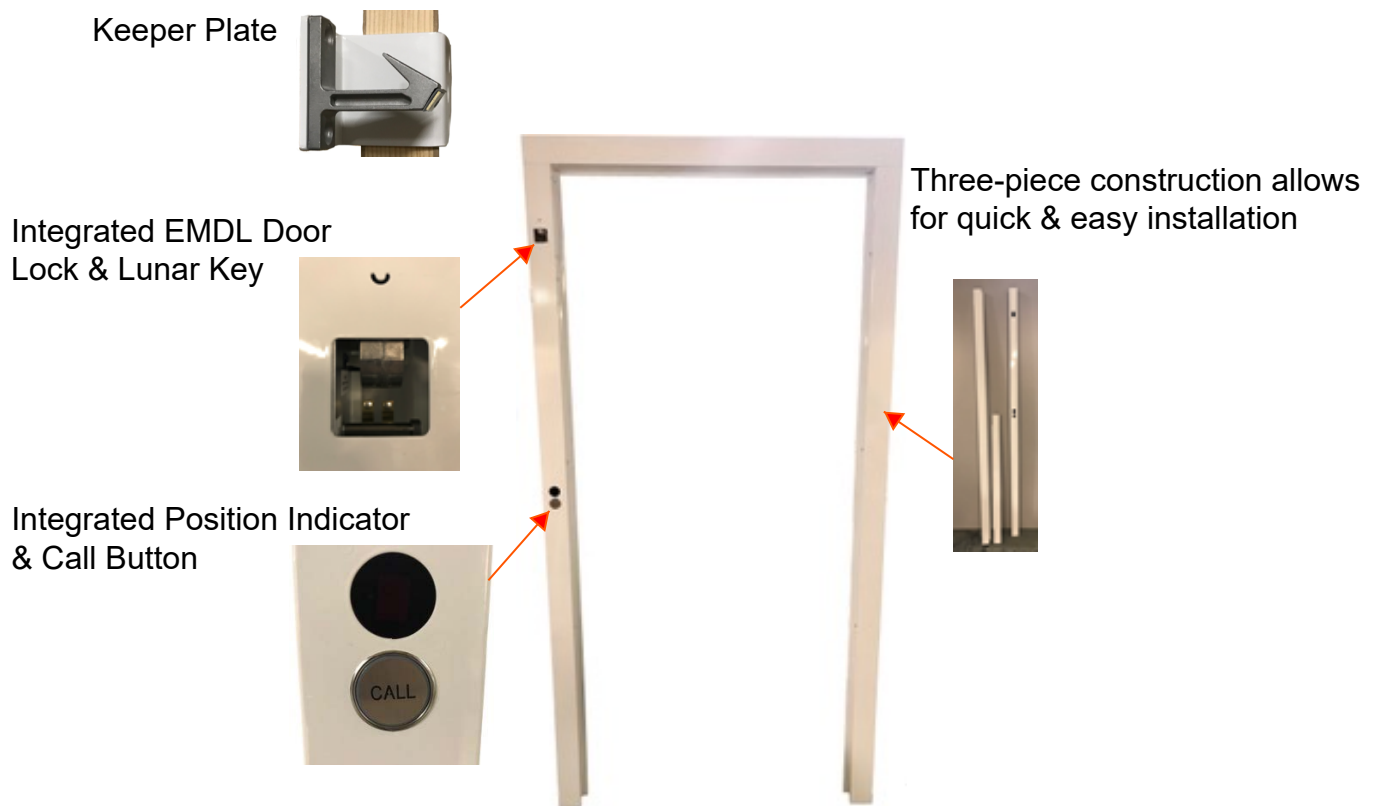

Residential Recessed Door Frame RDF

EMI PORTA's residential recessed door frame "RDF" comes with an integrated EMDL door lock, position indicator and call button. Three-piece construction allows for quick, easy and reliable installation. Many other options available, call us for more information.

Product Features

- ASME 17.1-2016 section 5.3.1.7.2 code compliant (3/4" setback clearance)
- Pre-wired with integrated door lock, position indicator or car here button and call button
- EMDL Door Lock: 4 Position close & lock in series or 6 Position close & lock separate circuits
- Standard stocked sizes: 30" & 36" widths and 80" & 96" heights
- Available in right or left hand openings
- Keeper plate connects to the back of the swing door
- Ball latch & integrated catch included
- Pre-drilled 3 1/2" mortise
- Primed for painting
- Optional custom powder coating colors available upon request (additional cost)

Width	E	F	Rough Opening
30"	30"	37"	36-1/4"
36"	36"	43"	42-1/4"

*Designed to be used with 3 1/2" x 1 1/4" Hinge

Connection Diagram

OPTIONS IN PLACE OF POSITION INDICATOR AND OR CALL BUTTON