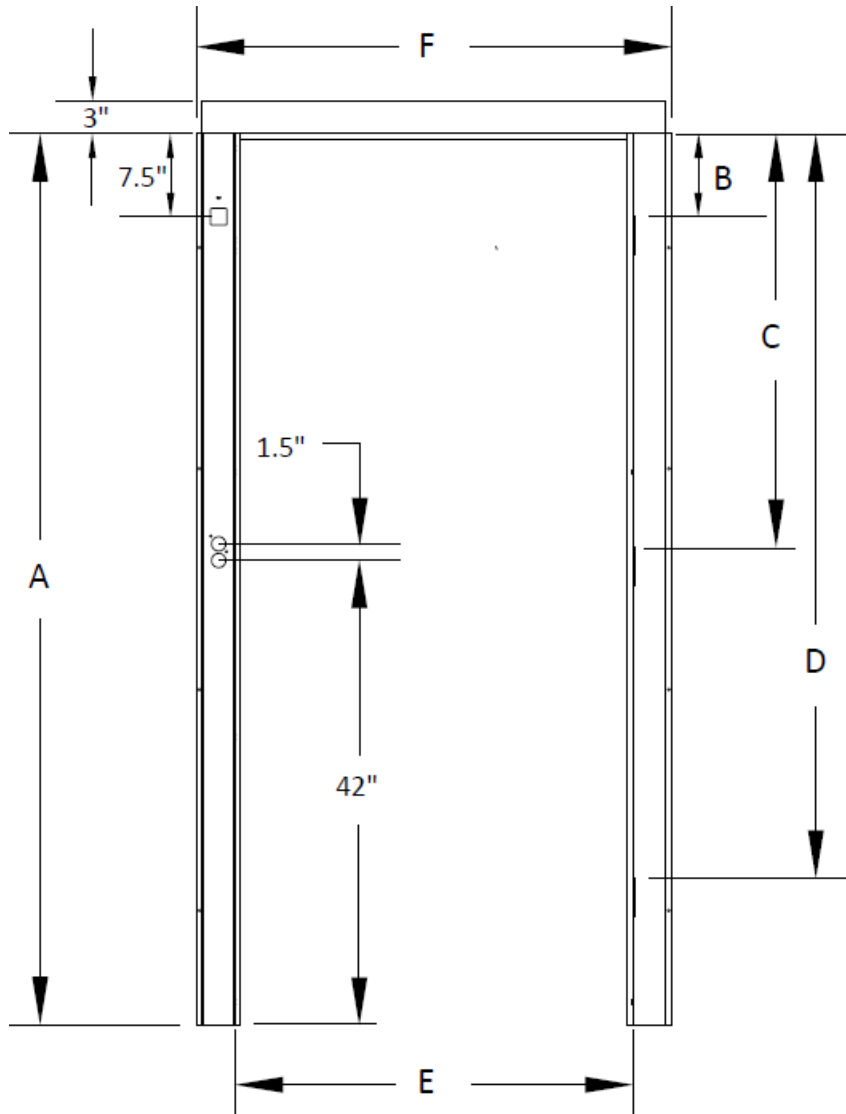

Residential Recessed Door Frame RDF

EMI PORTA's residential recessed door frame "RDF" comes with an integrated EMDL door lock, position indicator and call button. Three-piece construction allows for quick, easy and reliable installation. Many other options available, call us for more information.

Product Features

- ASME 17.1-2016 section 5.3.1.7.2 code compliant (3/4" setback clearance)
- Pre-wired with integrated door lock, position indicator or car here button and call button
- EMDL Door Lock: 4 Position close & lock in series or 6 Position close & lock separate circuits
- Standard stocked sizes: 30" & 36" widths and 80" & 96" heights
- Available in right or left hand openings
- Keeper plate connects to the back of the swing door
- Ball latch & integrated catch included
- Pre-drilled 3 1/2" mortise
- Primed for painting
- Optional custom powder coating colors available upon request (additional cost)

EMI PORTA
250 Hamilton Road, Arlington Heights IL 60005
Phone 847-593-4900 Fax 847-593-1394
www.emiporta.com

Dimensions

Height	A	Rough Opening	Button Holes		Top of Hinge* Positions		
			Top ϕ	Bottom ϕ	B	C	D
80"	80-5/8"	83-3/4"	43-1/2"	42"	7-1/2"	37-7/16"	67-3/8"
96"	96-5/8"	99-3/4"	43-1/2"	42"	7-1/2"	46-3/4"	86"

Width	E	F	Rough Opening
30"	30"	37"	36-1/4"
36"	36"	43"	42-1/4"

*Designed to be used with 3 1/2" x 1 1/4" Hinge

Connection Diagram

OPTIONS IN PLACE OF POSITION INDICATOR AND OR CALL BUTTON