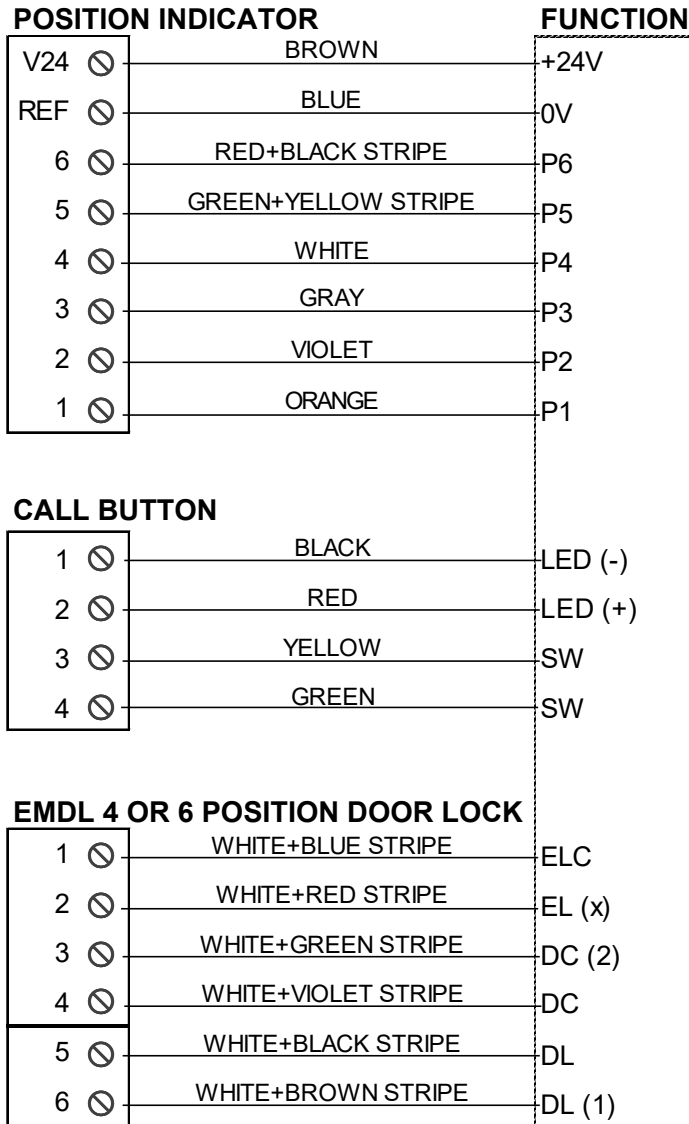

Residential Recessed Door Frame RDF

EMI PORTA's residential recessed door frame "RDF" comes with an integrated EMDL door lock, position indicator and call button. Three-piece construction allows for quick, easy and reliable installation. Many other options available, call us for more information.

Product Features

- ASME 17.1-2016 section 5.3.1.7.2 code compliant (3/4" setback clearance)
- Pre-wired with integrated door lock, position indicator or car here button and call button
- EMDL Door Lock: 4 Position close & lock in series or 6 Position close & lock separate circuits
- Standard stocked sizes: 30" & 36" widths and 80" & 96" heights
- Available in right or left hand openings
- Keeper plate connects to the back of the swing door
- Ball latch & integrated catch included
- Pre-drilled 3 1/2" mortise
- Primed for painting
- Optional custom powder coating colors available upon request (additional cost)

EMI PORTA
250 Hamilton Road, Arlington Heights IL 60005
Phone 847-593-4900 Fax 847-593-1394
www.emiporta.com

Dimensions

Height	A	Rough Opening	Button Holes		Top of Hinge* Positions		
			Top ϕ	Bottom ϕ	B	C	D
80"	80-5/8"	83-3/4"	43-1/2"	42"	7-1/2"	37-7/16"	67-3/8"
96"	96-5/8"	99-3/4"	43-1/2"	42"	7-1/2"	46-3/4"	86"

Width	E	F	Rough Opening
30"	30"	37"	36-1/4"
36"	36"	43"	42-1/4"

*Designed to be used with 3 1/2" x 1 1/4" Hinge

Connection Diagram

OPTIONS IN PLACE OF POSITION INDICATOR AND OR CALL BUTTON